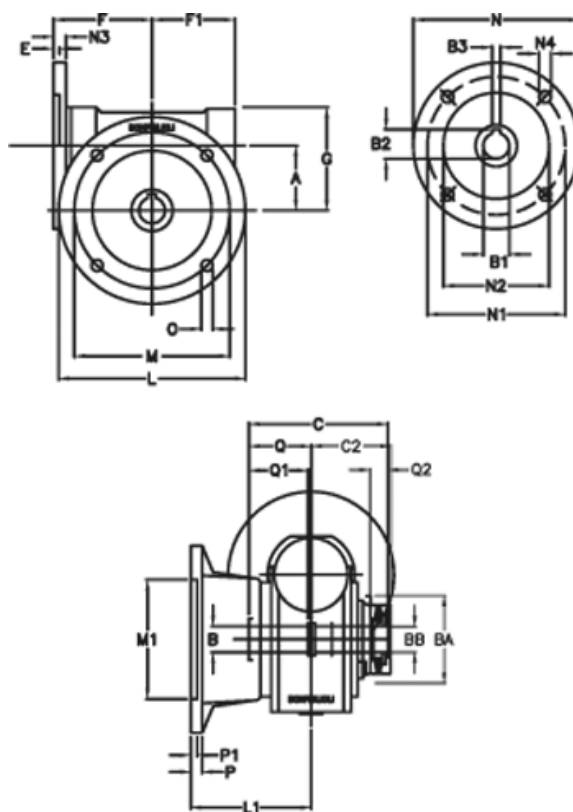

Article number: 390204900743336

Description: Worm Gear with Torque Limiter
VF 49-L2-F-7 P80B14

Measures

a = 49.50	C2 = 63,5	m = 90	P = 12
B = 25	Description = VF 49F-xx-80B14	M1 = 70	P1 = 10
B1 E7 = 19	E = 3.0	N = 120	Q = 51.0
B2 = 21.8	F = 70	N1 = 100	Q1 = 41
B3 H9 = 6	F1 = 63	N2 = 80	Q2 = 15
BA = 63	g = 80	N3 = 10.0	
BB H7 = 14	L = 125	N4 = 7.0	
C = 105	L1 = 85.5	O = 10.5	